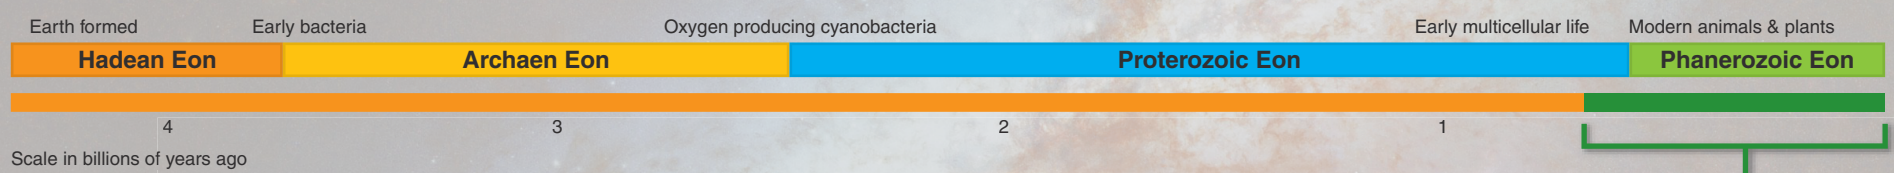

From the beginning of the universe to now: 13,700,000,000 (13.7 billion) years

From the formation of Earth to now: 4,500,000,000 (4.5 billion) years

From the appearance of complex life to now: 630,000,000 630 million years