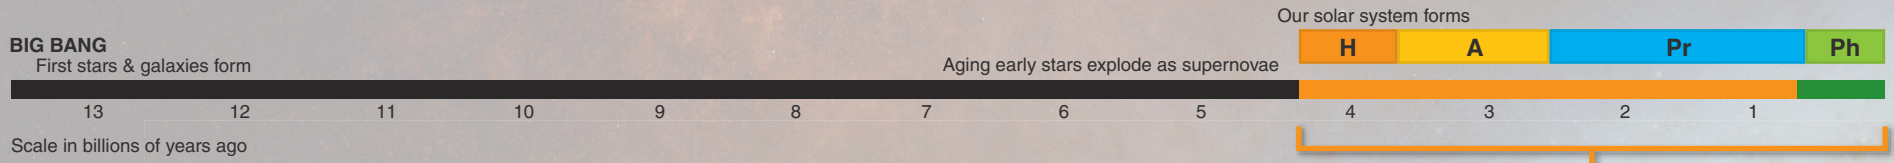

From the beginning of the universe to now: 13,700,000,000 (13.7 billion) years

From the formation of Earth to now: 4,500,000,000 (4.5 billion) years

From the appearance of complex life to now: 630,000,000 630 million years